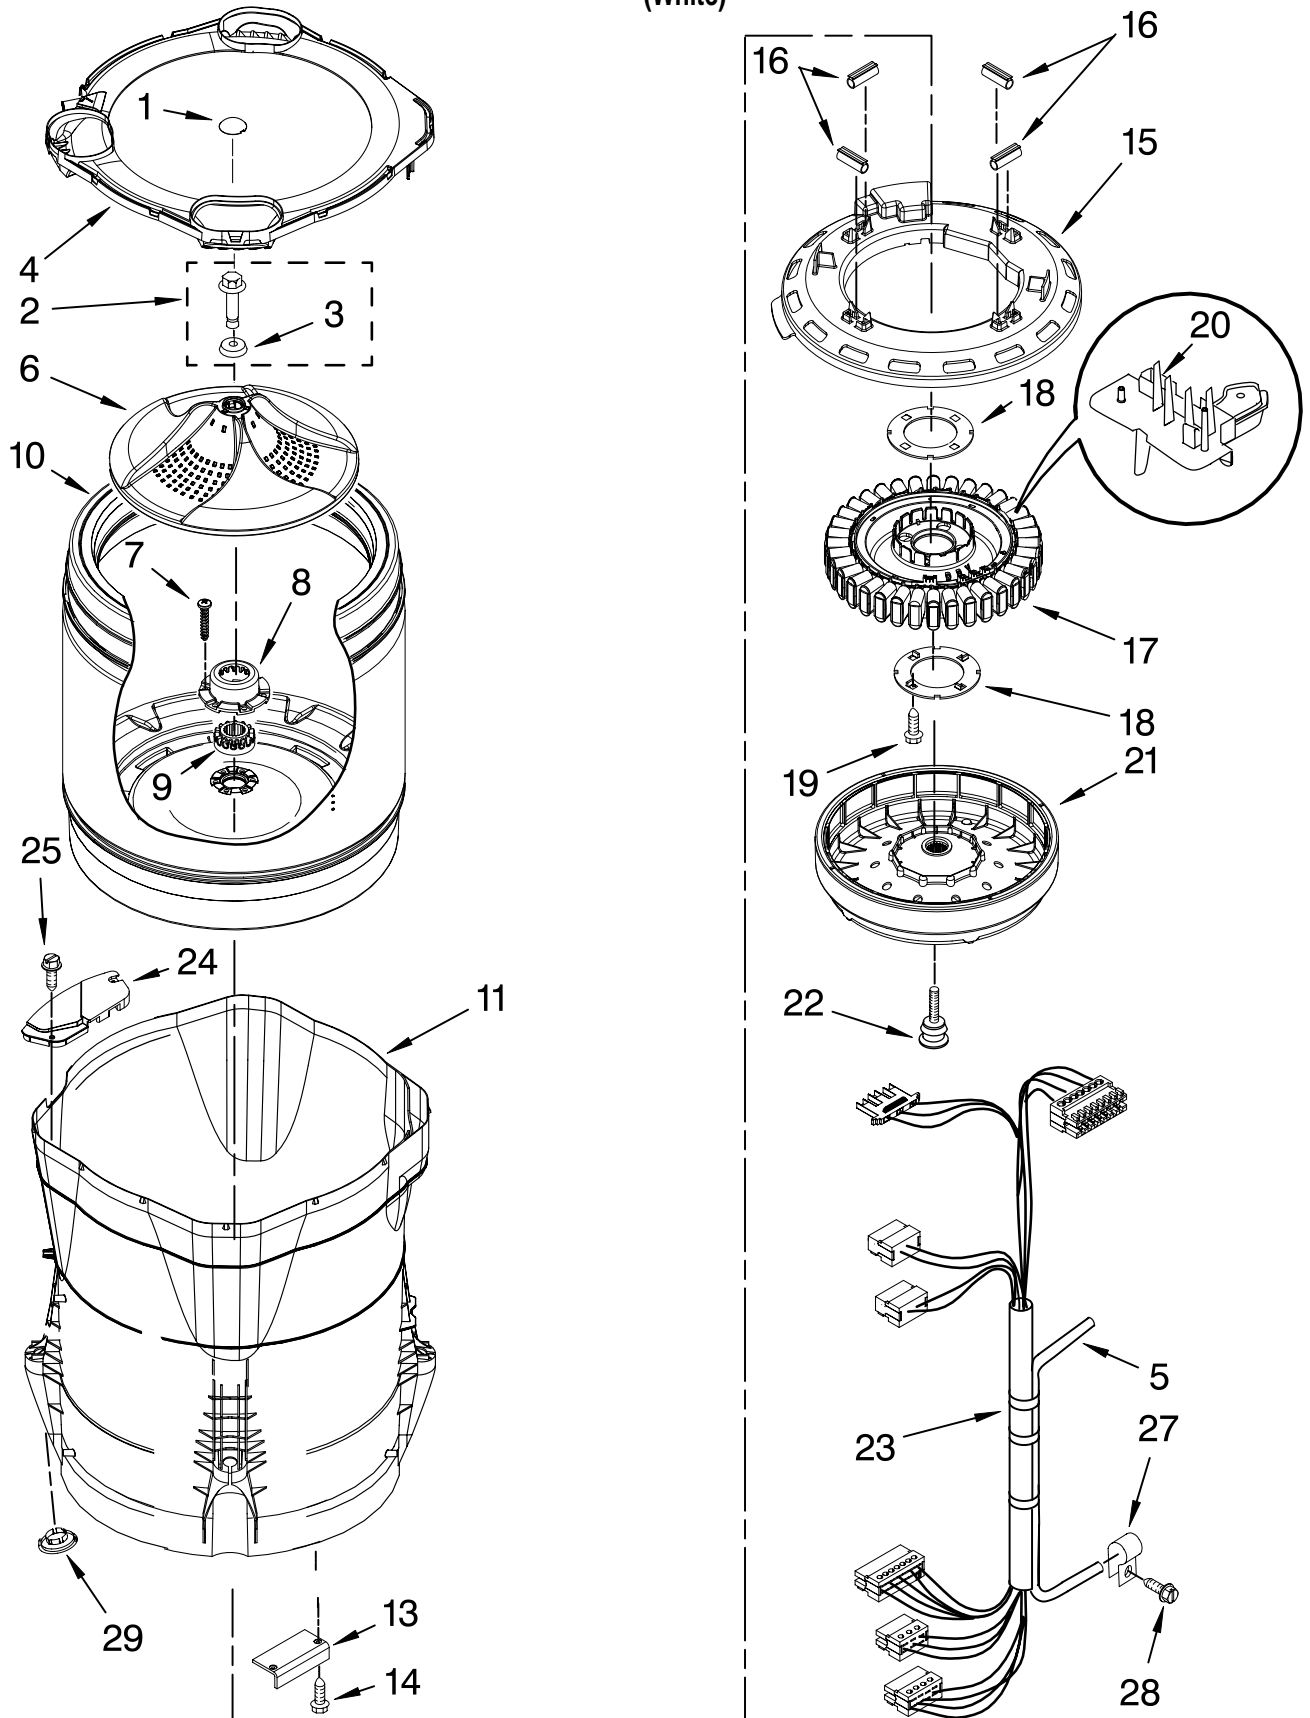

MOTOR, BASKET AND TUB PARTS

For Model: WTW6400SW0

(White)

FOR ORDERING INFORMATION REFER TO PARTS PRICE LIST

MOTOR, BASKET AND TUB PARTS

For Model: WTW6400SW0

(White)

Illus. No.	Part No.	DESCRIPTION
1	8578929	Cap, Impeller
2	W10076270	Screw & Washer Assembly
3	W10076260	Washer
4	8542666	Tub Ring
5	8572540	Hose Pressure Switch
6	W10076230	Impeller (Washplate)
7	8533953	Screw, 8-16 x 1.000 (6)
8	8545948	Hub, Basket-Driven (Includes Item 9)
9	8545953	Hub, Basket-Driver (Includes Item 8)
10	8557267	Basket Assembly (Includes Items 7, 8, & 9)
11	8572660	Tub & Drive Shaft Assembly
13	8542674	Weight, Tub Counterbalance
14	W10004910	Screw, 12-16 x 1-1/4 (2)
15	8557839	Shield, Drive Motor (Includes Item 16)
16	8565172	Tube, Buffer (Set Of 4)
17	8565170	Stator, Motor (Includes Item 18)
18	8557836	Plate, Stator (Set Of 2)
19	W10076010	Screw, 1/4-20 x .968 (4)
20	8565188	RPS Assembly
21	8565177	Rotor, Main Drive Motor (Includes Item 22)
22		Bolt, Rotor Assembly Non-Serviceable (Supplied W/Rotor)
23	W10058730	Harness, Lower (Includes Item 5)
24	8566197	Filter, Dual Pump Hood
25	8533928	Screw, 8-18 x 3/4 (2)
27	W10005430	Clamp, Pressure Hose Retainer
28	8533957	Screw, 10-16 x 1/2
29	8564017	Cup, Suspension (4)

FOR ORDERING INFORMATION REFER TO PARTS PRICE LIST